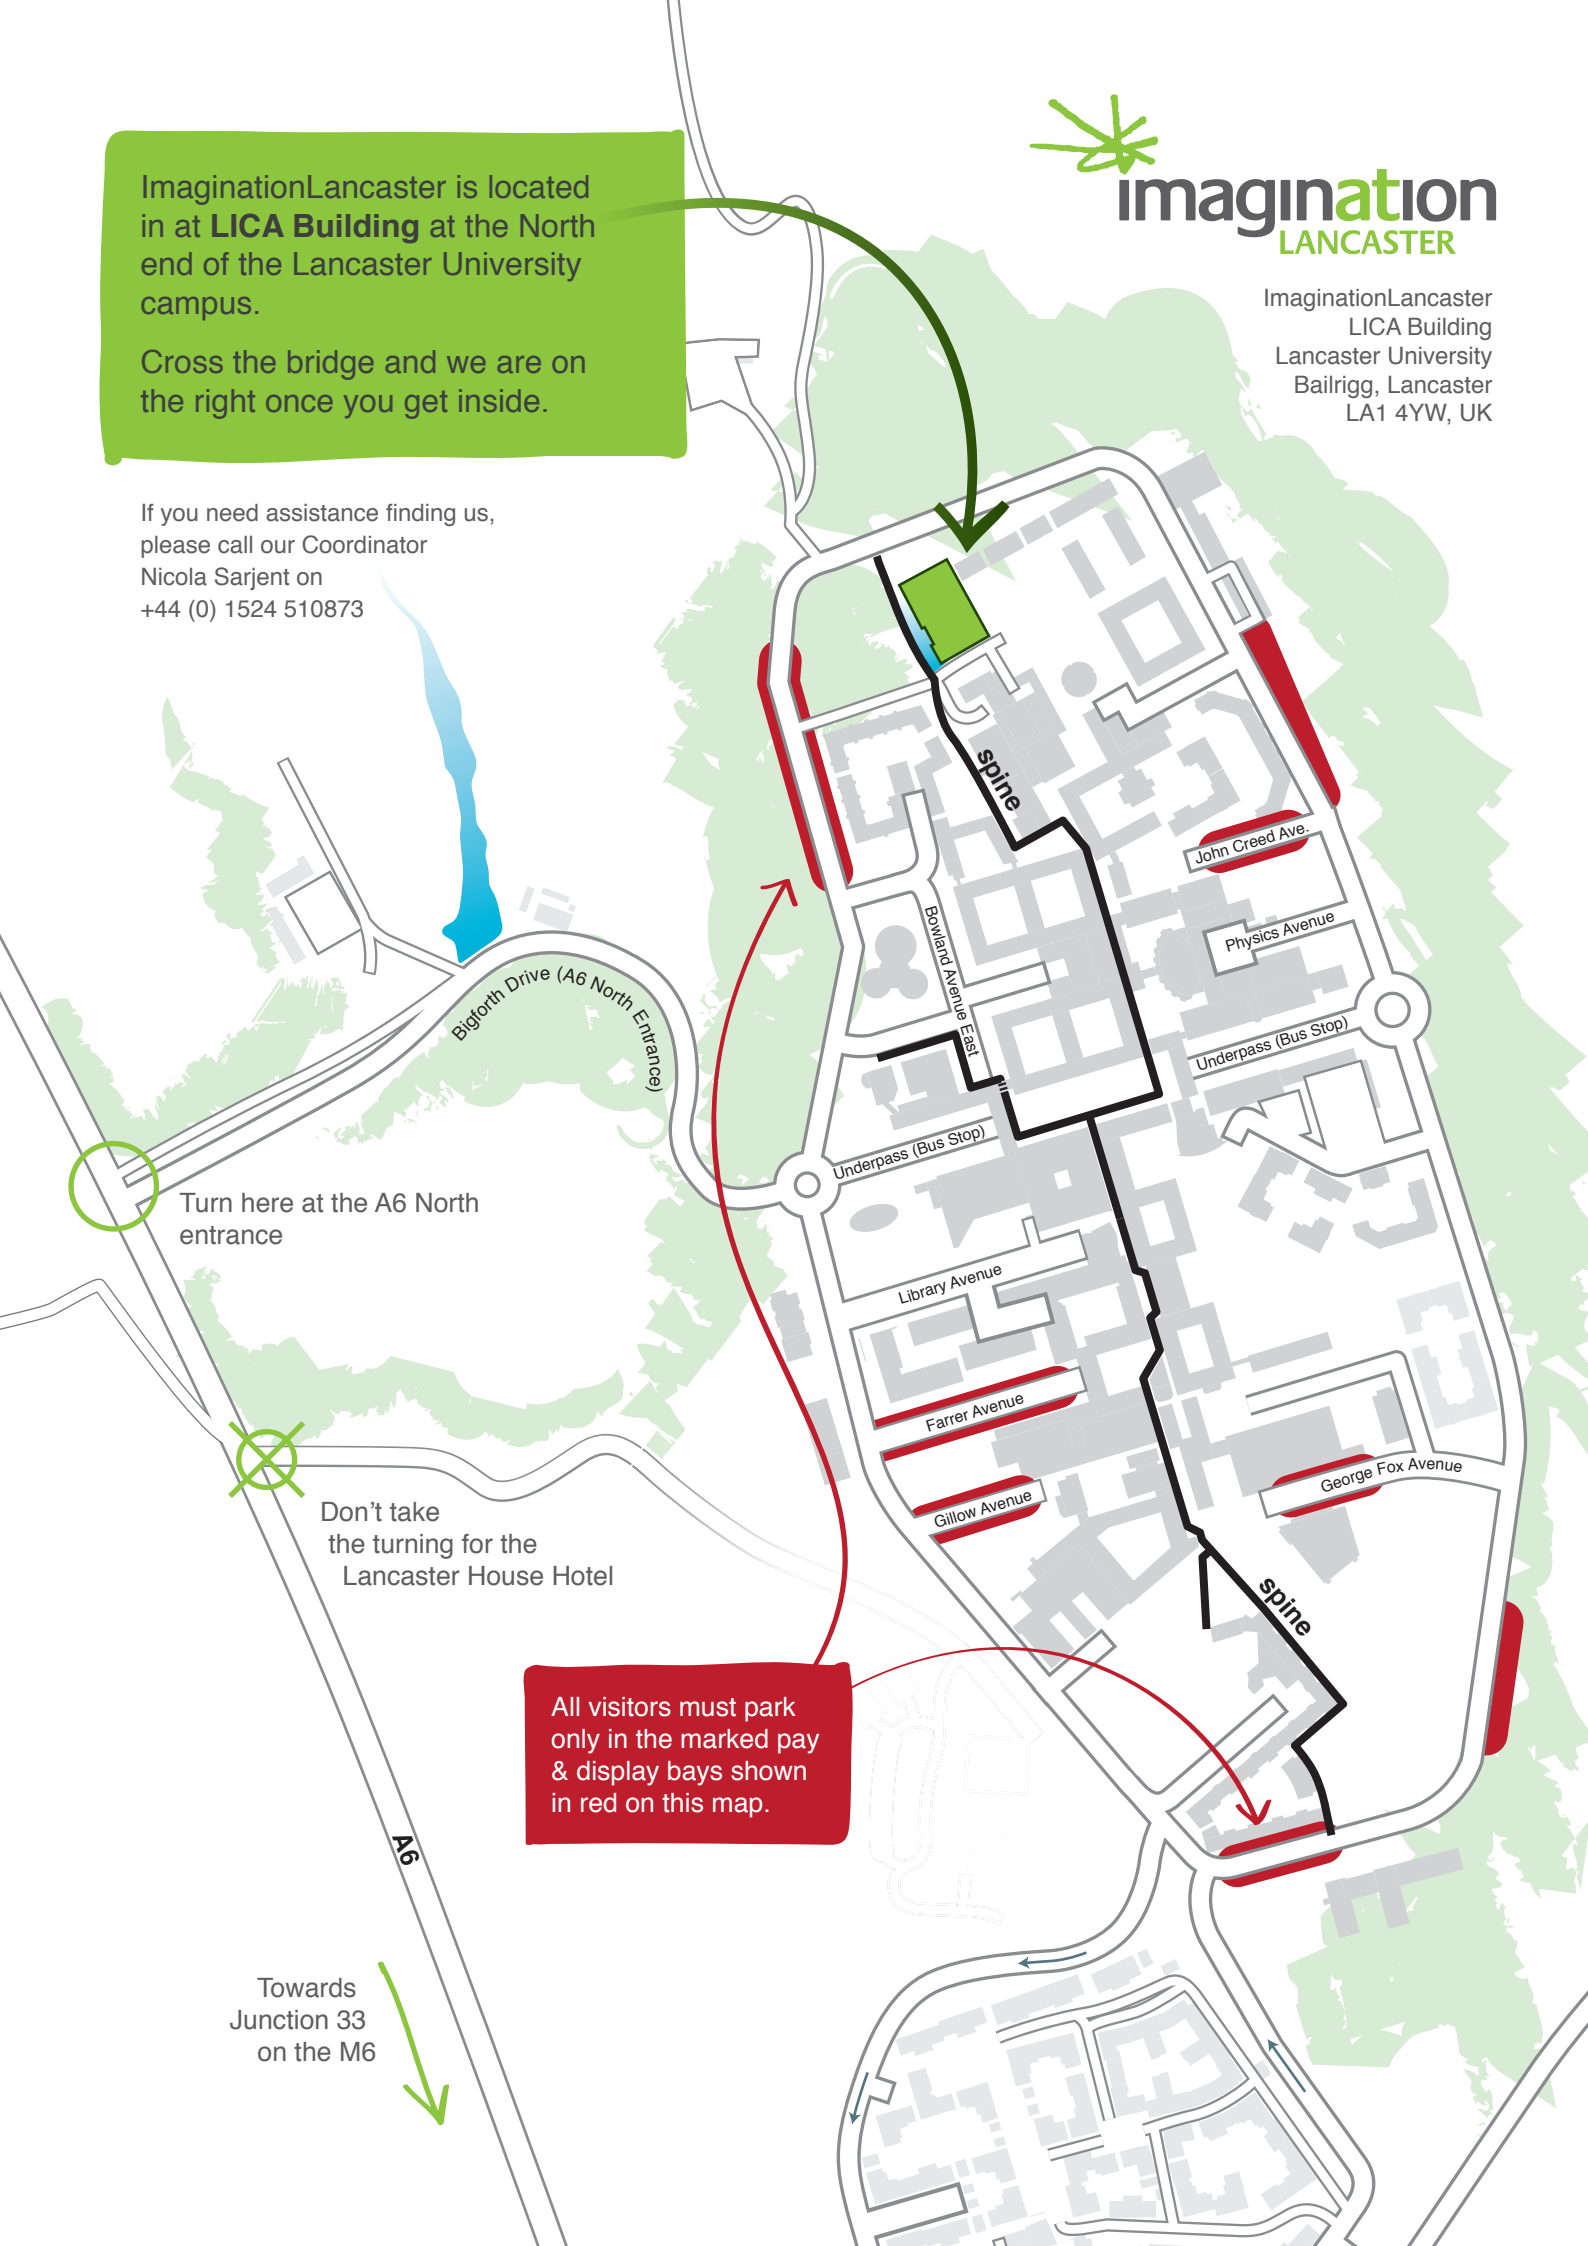

ImaginationLancaster is located in at **LICA Building** at the North end of the Lancaster University campus.

Cross the bridge and we are on the right once you get inside.

If you need assistance finding us, please call our Coordinator Nicola Sarjent on +44 (0) 1524 510873

Bigforth Drive (A6 North Entrance)

Turn here at the A6 North entrance

Don't take the turning for the Lancaster House Hotel

A6

Towards Junction 33 on the M6

All visitors must park only in the marked pay & display bays shown in red on this map.